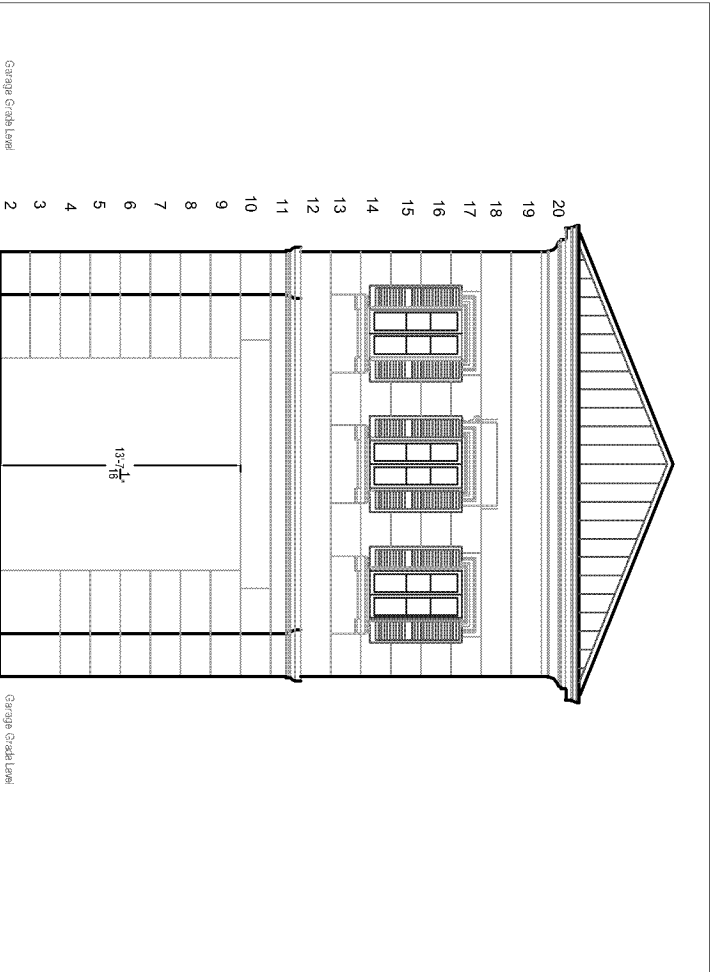

Left

Right

Level 1

Level 2

Level 3

Level 2

Left

WILDER PHASE TWO  
SCALE: 1/8"=1'-0"

Right

Left

WILDER PHASE TWO  
 SCALE: 1/8"=1'-0"

front

20  
19  
18  
17  
16  
15  
14  
13  
12  
11  
10  
9  
8  
7  
6  
5  
4  
3  
2  
1  
0

Garage Grade Level

Garage Grade Level

13'-7 1/2"