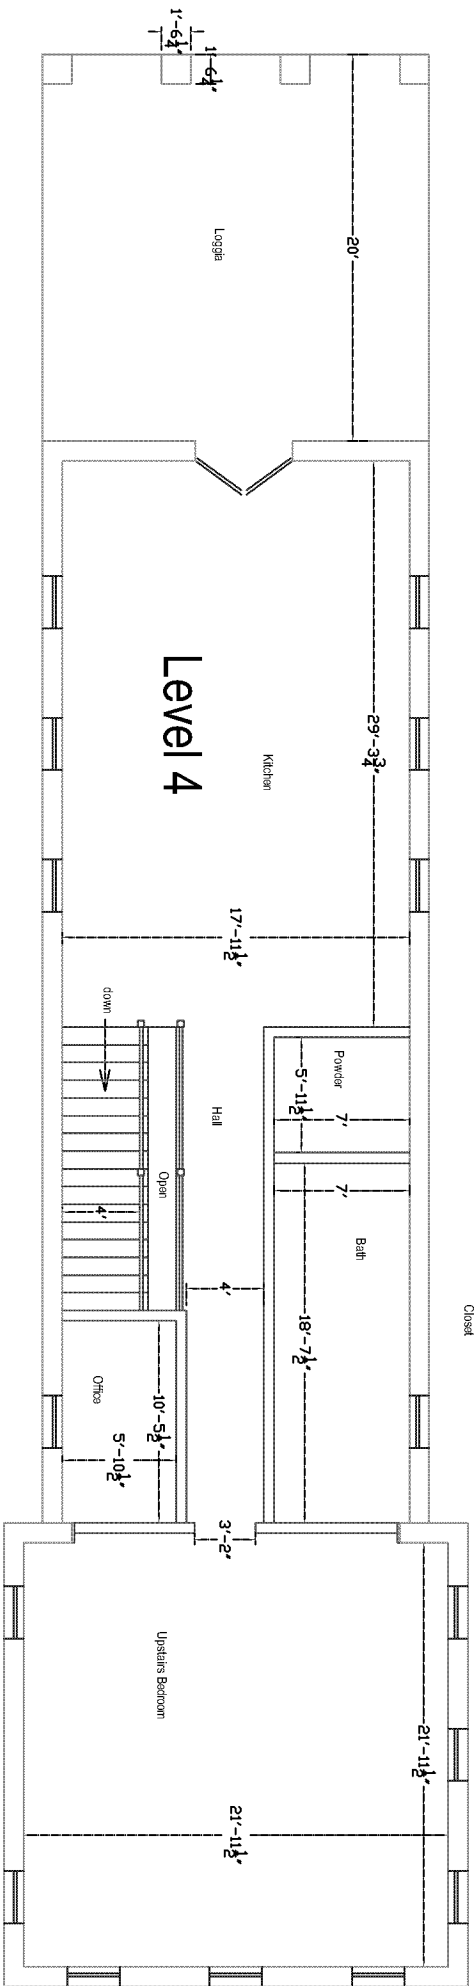

Left

Right

Level 1

Level 2

Level 3

Level 2

Left

WILDER PHASE TWO  
SCALE: 1/8"=1'-0"

Right

Left

WILDER PHASE TWO  
 SCALE: 1/8"=1'-0"

front

20  
19  
18  
17  
16  
15  
14  
13  
12  
11  
10  
9  
8  
7  
6  
5  
4  
3  
2  
1  
0

Garage Grade Level

Garage Grade Level

13'-7 1/2"