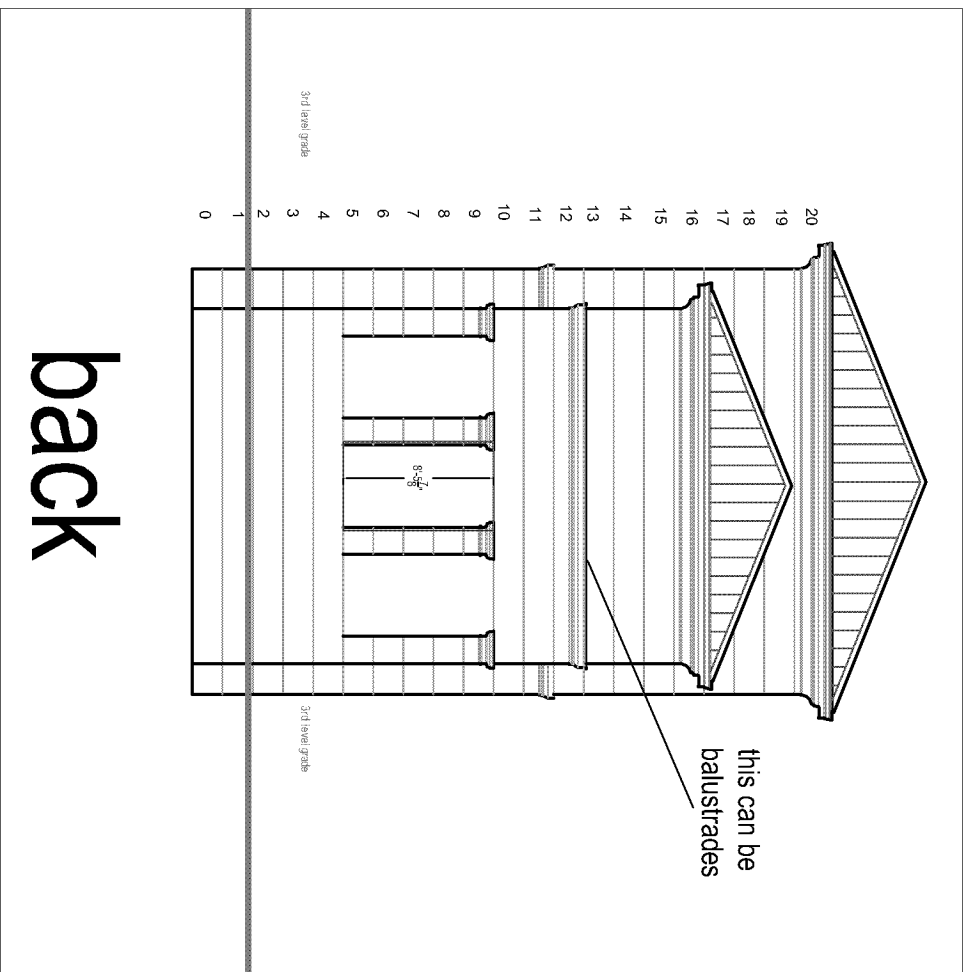

Left

Right

Level 1

Level 2

Level 3

Level 2

Left

WILDER PHASE TWO  
SCALE: 1/8"=1'-0"

Right

Left

WILDER PHASE TWO  
 SCALE: 1/8"=1'-0"

front

20  
19  
18  
17  
16  
15  
14  
13  
12  
11  
10  
9  
8  
7  
6  
5  
4  
3  
2  
1  
0

Garage Grade Level

Garage Grade Level

13'-7 1/2"