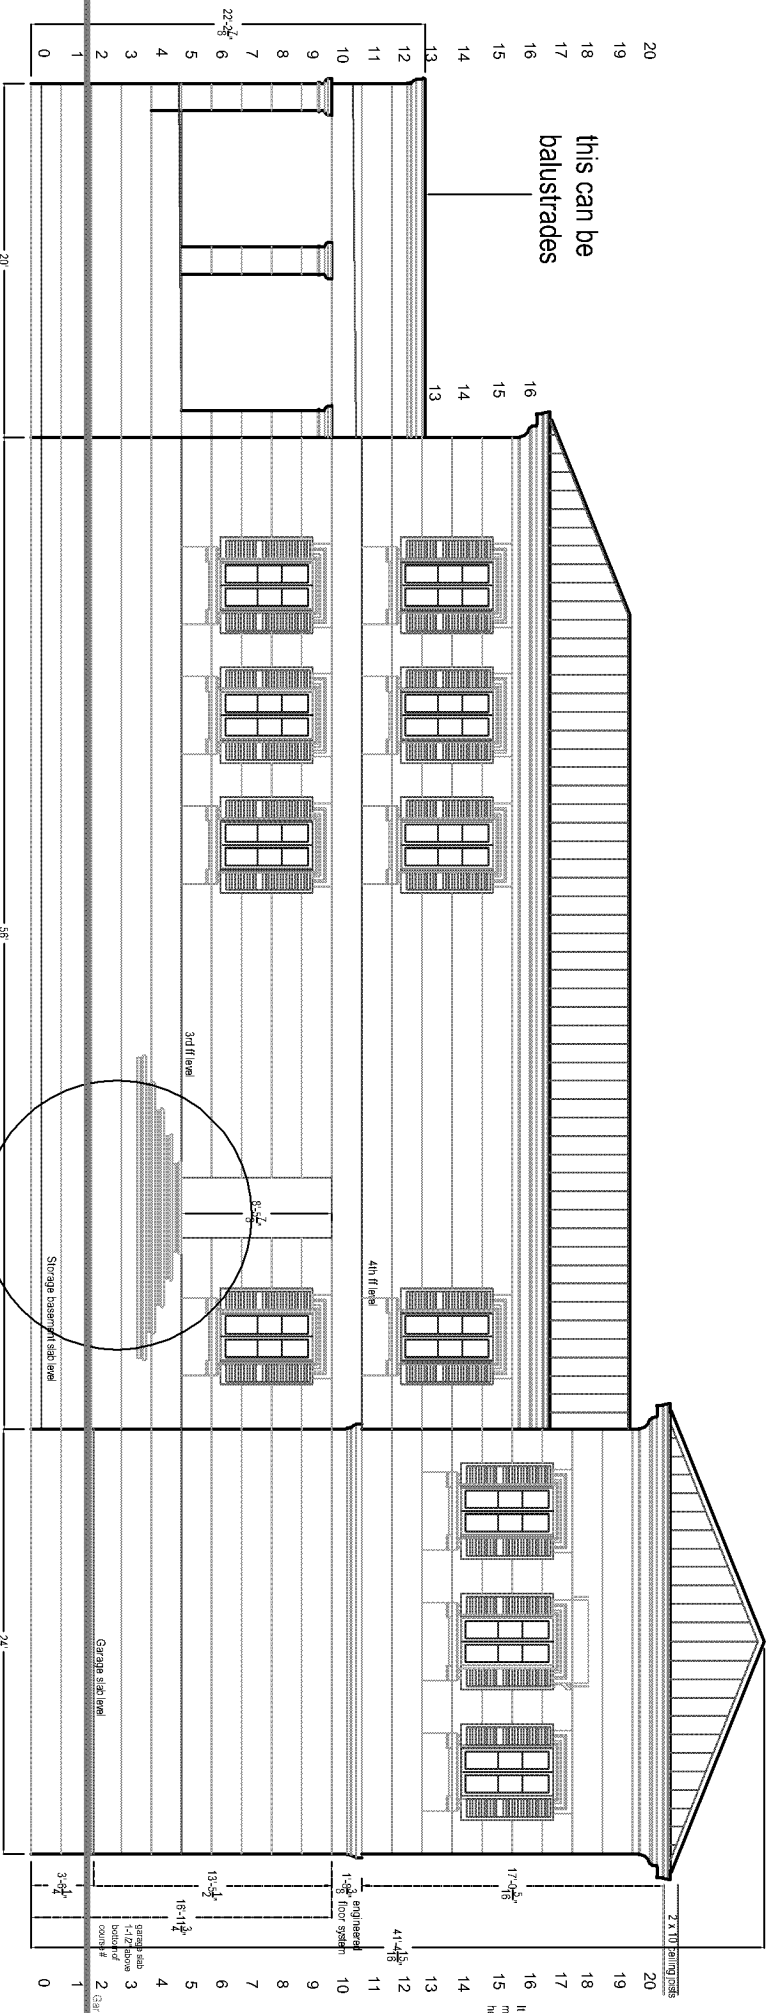

Left

Right

Level 1

Level 2

Level 3

Level 2

Left

WILDER PHASE TWO  
SCALE: 1/8"=1'-0"

Right

Left

WILDER PHASE TWO  
 SCALE: 1/8"=1'-0"

front

20  
19  
18  
17  
16  
15  
14  
13  
12  
11  
10  
9  
8  
7  
6  
5  
4  
3  
2  
1  
0

Garage Grade Level

Garage Grade Level

13'-7 1/2"

back

20  
19  
18  
17  
16  
15  
14  
13  
12  
11  
10  
9  
8  
7  
6  
5  
4  
3  
2  
1  
0

3rd level grade

3rd level grade

8'-0"

this can be  
balustrades

ornament

this can be  
balustrades

22-27  
3rd level gables

right

left

Stairs need to be redesigned