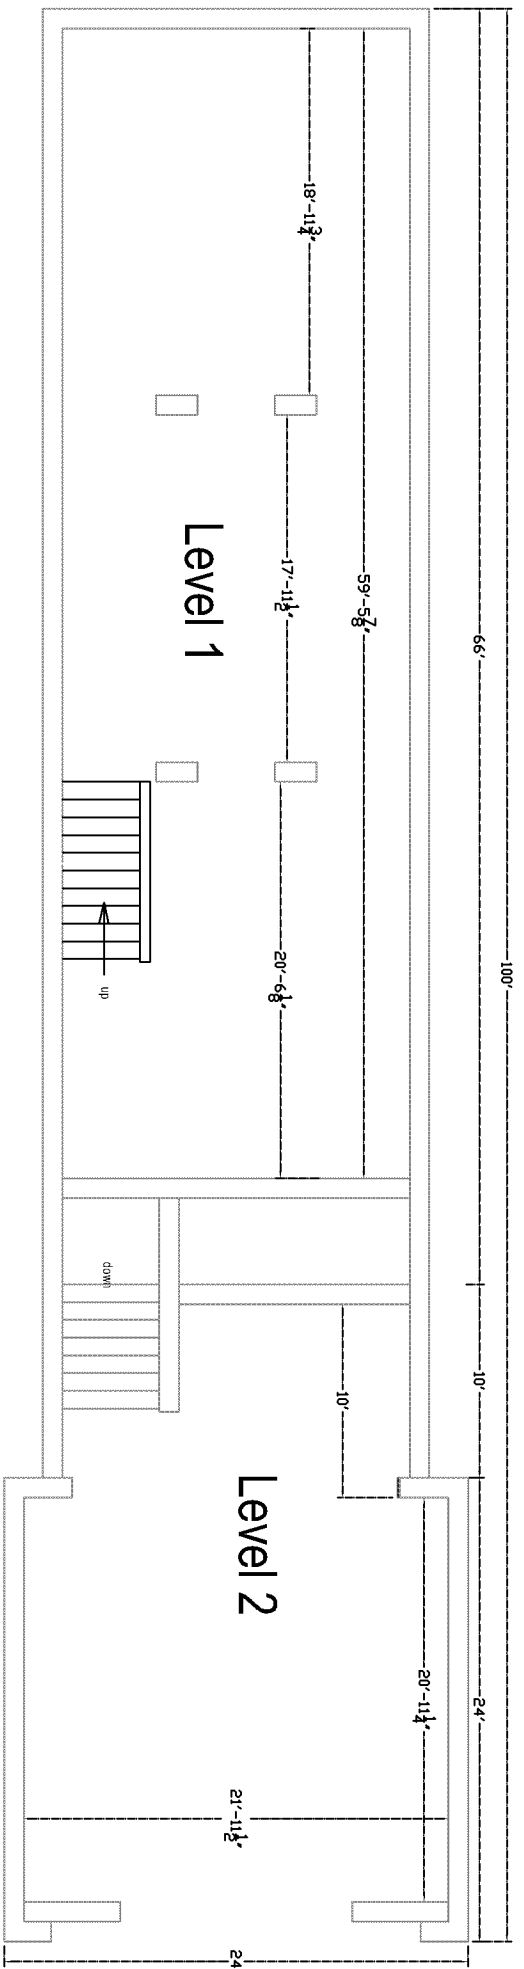

Left

Right

Level 1

Level 2

Level 3

Level 2

Left

WILDER PHASE TWO  
SCALE: 1/8"=1'-0"

Right

Left

WILDER PHASE TWO  
 SCALE: 1/8"=1'-0"

front

20  
19  
18  
17  
16  
15  
14  
13  
12  
11  
10  
9  
8  
7  
6  
5  
4  
3  
2  
1  
0

Garage Grade Level

Garage Grade Level

13'-7 1/2"