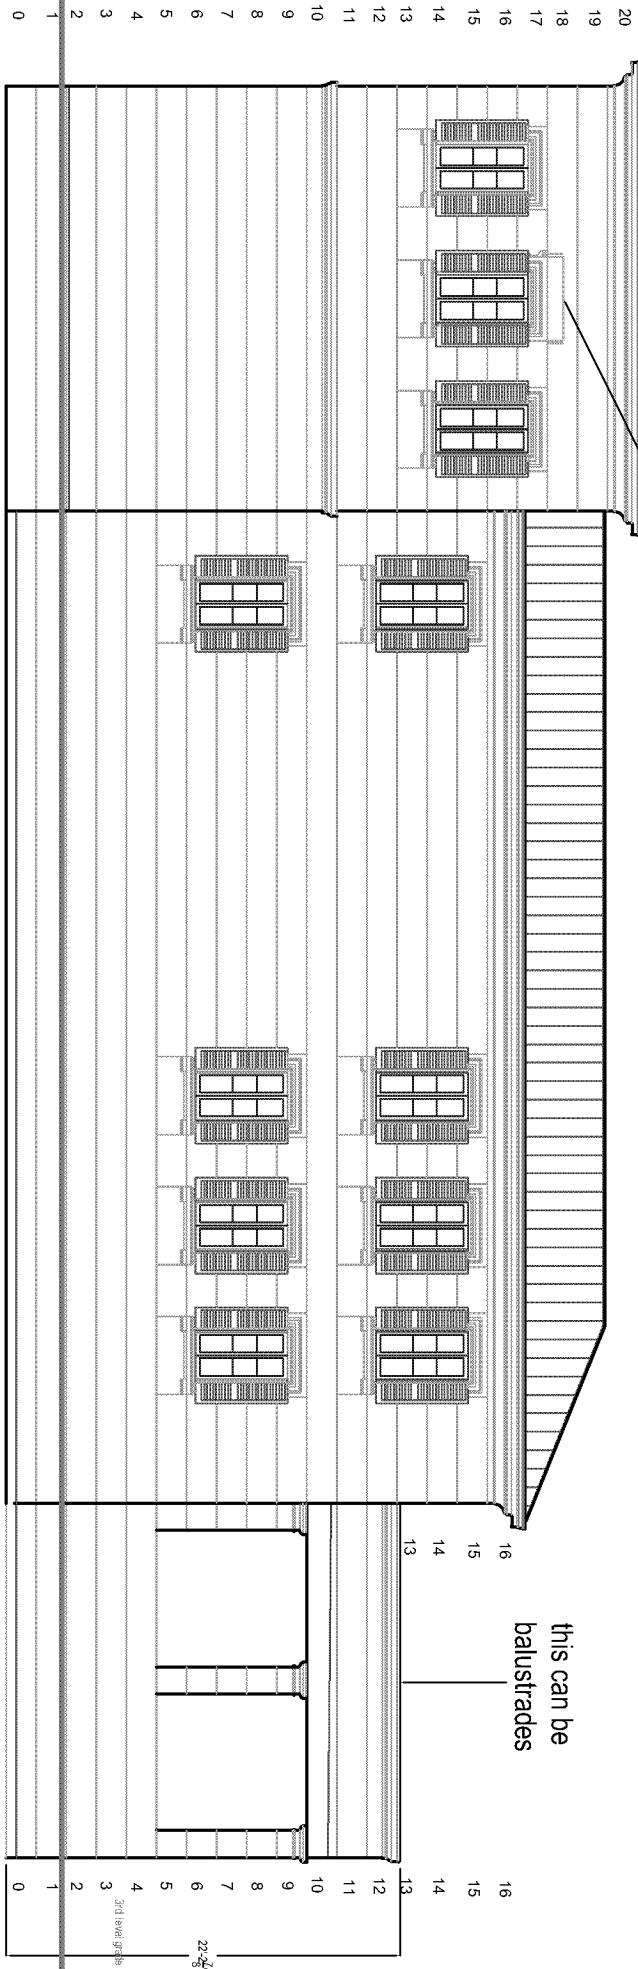

Left

Right

Level 1

Level 2

Level 3

Level 2

Left

WILDER PHASE TWO  
SCALE: 1/8"=1'-0"

Right

Left

WILDER PHASE TWO  
 SCALE: 1/8"=1'-0"

front

20  
19  
18  
17  
16  
15  
14  
13  
12  
11  
10  
9  
8  
7  
6  
5  
4  
3  
2  
1  
0

Garage Grade Level

Garage Grade Level

13'-7 1/2"

back

20  
19  
18  
17  
16  
15  
14  
13  
12  
11  
10  
9  
8  
7  
6  
5  
4  
3  
2  
1  
0

3rd level grade

3rd level grade

8'-0"

this can be  
balustrades

ornament

this can be  
balustrades

22-27  
3rd level gables

right

left

Stairs need to be redesigned